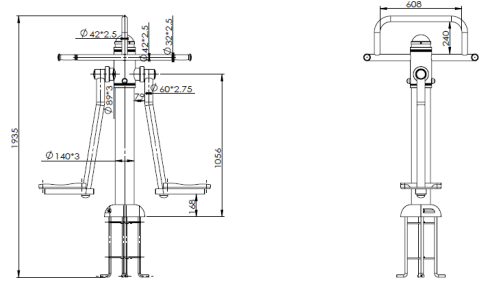

BIOSALUDABLE PATINES

B003

crOus®

EQUIPAMIENTOS DEPORTIVOS