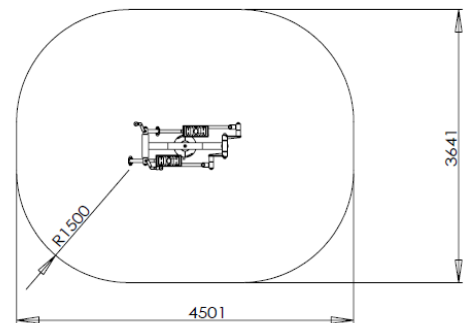

BIOSALUDABLE ELIPTICA

B014

crOus®

EQUIPAMIENTOS DEPORTIVOS