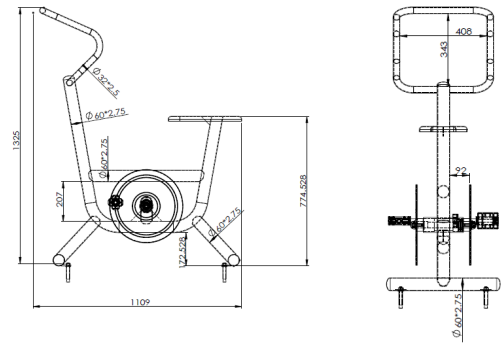

BIOSALUDABLE BICICLETA B009

crOus®

EQUIPAMIENTOS DEPORTIVOS