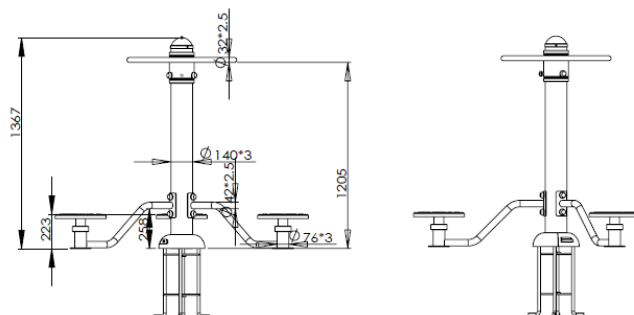

BIOSALUDABLE CINTURA

B006

crOus®

EQUIPAMIENTOS DEPORTIVOS