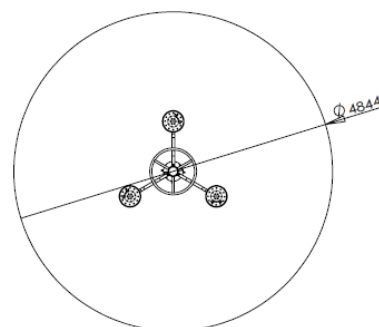

BIOSALUDABLE CINTURA

B006

crOus®

EQUIPAMIENTOS DEPORTIVOS