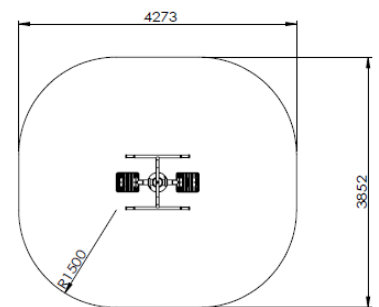

BIOSALUDABLE PATINES

B003

crOus®

EQUIPAMIENTOS DEPORTIVOS