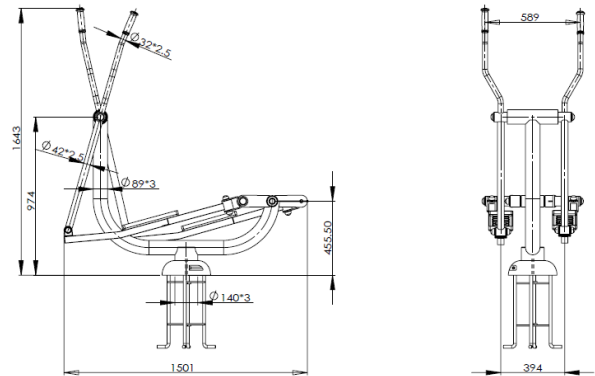

BIOSALUDABLE ELIPTICA

B014

crOus®

EQUIPAMIENTOS DEPORTIVOS