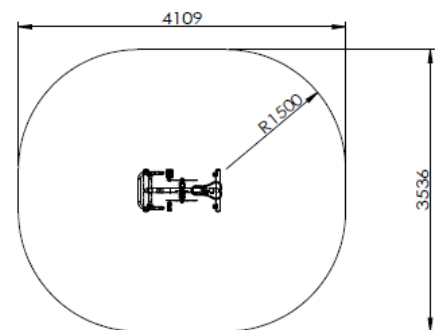

BIOSALUDABLE BICICLETA B009

crOus®

EQUIPAMIENTOS DEPORTIVOS